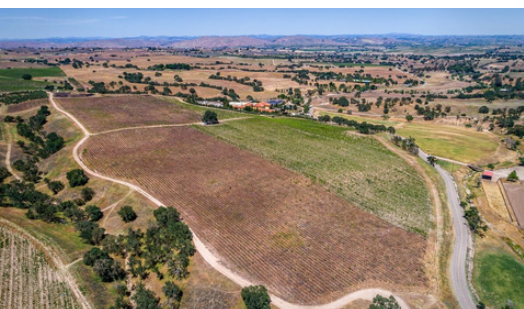

# RABBIT RIDGE WINERY

Two Properties in One of California's Premier Wine Regions – 47,849± sf Operational Winery & 310± AC Vineyards

## Overview

ONYX, along with a strategic partner, was engaged as the exclusive sales agent for a winery, event space and vineyard property comprised of two parcels. The first parcel encompasses approximately 155± AC, including 93± AC of productive vineyard and 7± AC housing a 47,850± SF, state-of-the-art gravity-flow production facility formerly licensed for annual output of 400,000 cases. The adjacent 155± AC parcel features fertile 124± AC, providing infrastructure support areas and open land that offer potential for residential or future development.

#### SAN MARCOS ROAD WINERY & VINEYARDS – 155± Acres

The San Marcos operational production facility, located less than one mile from U.S. Highway 101 in Paso Robles, CA, features a **47,849± square foot operating** state-of-the-art gravity flow winery facility with production permitted for up to **400,000 cases annually** and adjacent 91± acres of vineyards. There are **two wells installed**, a crush pad & fermentation room, climate-controlled barrel storage room/warehouse/bottling building.

#### TEXAS ROAD VINEYARDS – 155± Acres

The Texas Road vineyard, located just north of San Marcos Road and 1.5± miles west of Highway 101, contains approximately **114 fertile acres**. There are **three wells installed** at this site, two of which are metered at **85-100 GPM**. A variety of value-add options with conditional use permits are available through this sale, including **possible hospitality ventures**.